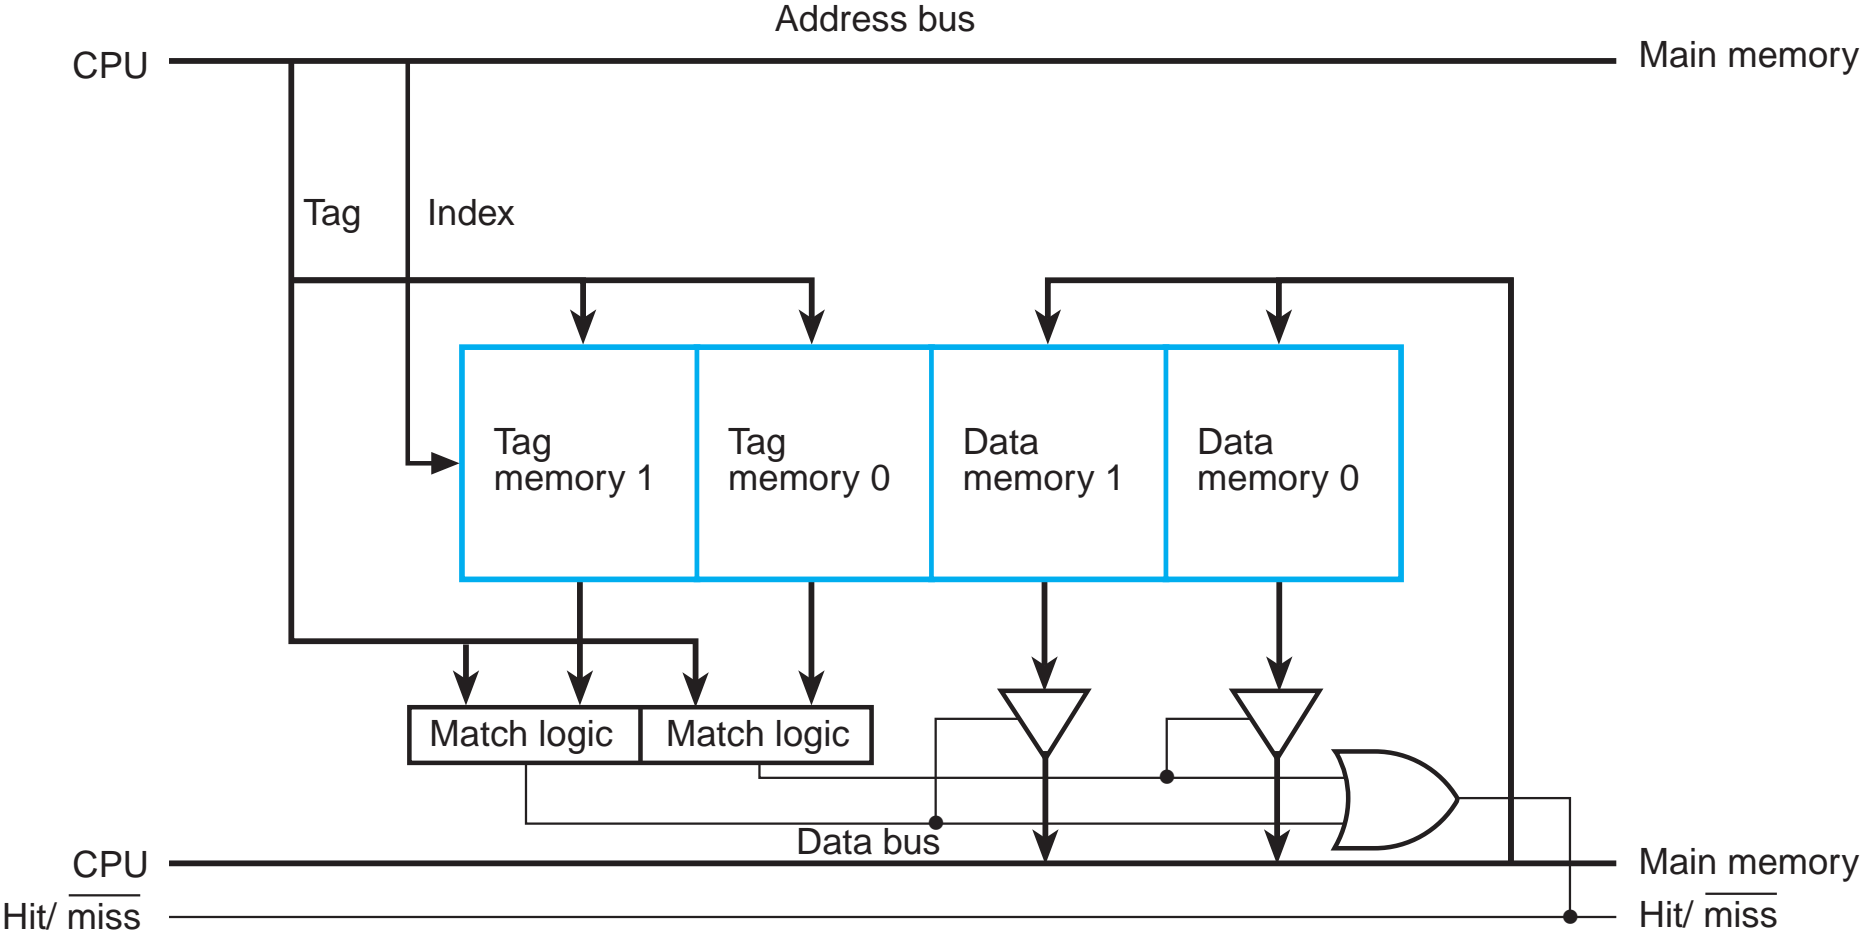

Associative Memory for 4-bit Tags

Two-way Set-associative Cache

Partial Hardware Block Diagram for Set-associative Cache

Detailed Block Diagram for 256K Cache

(a) Memory address

(b) Cache diagram

256K Cache: Read and Write Operations

Virtual and Physical Address Fields and Mapping

Example of Page Table Structure

Example of Translation Lookaside Buffer