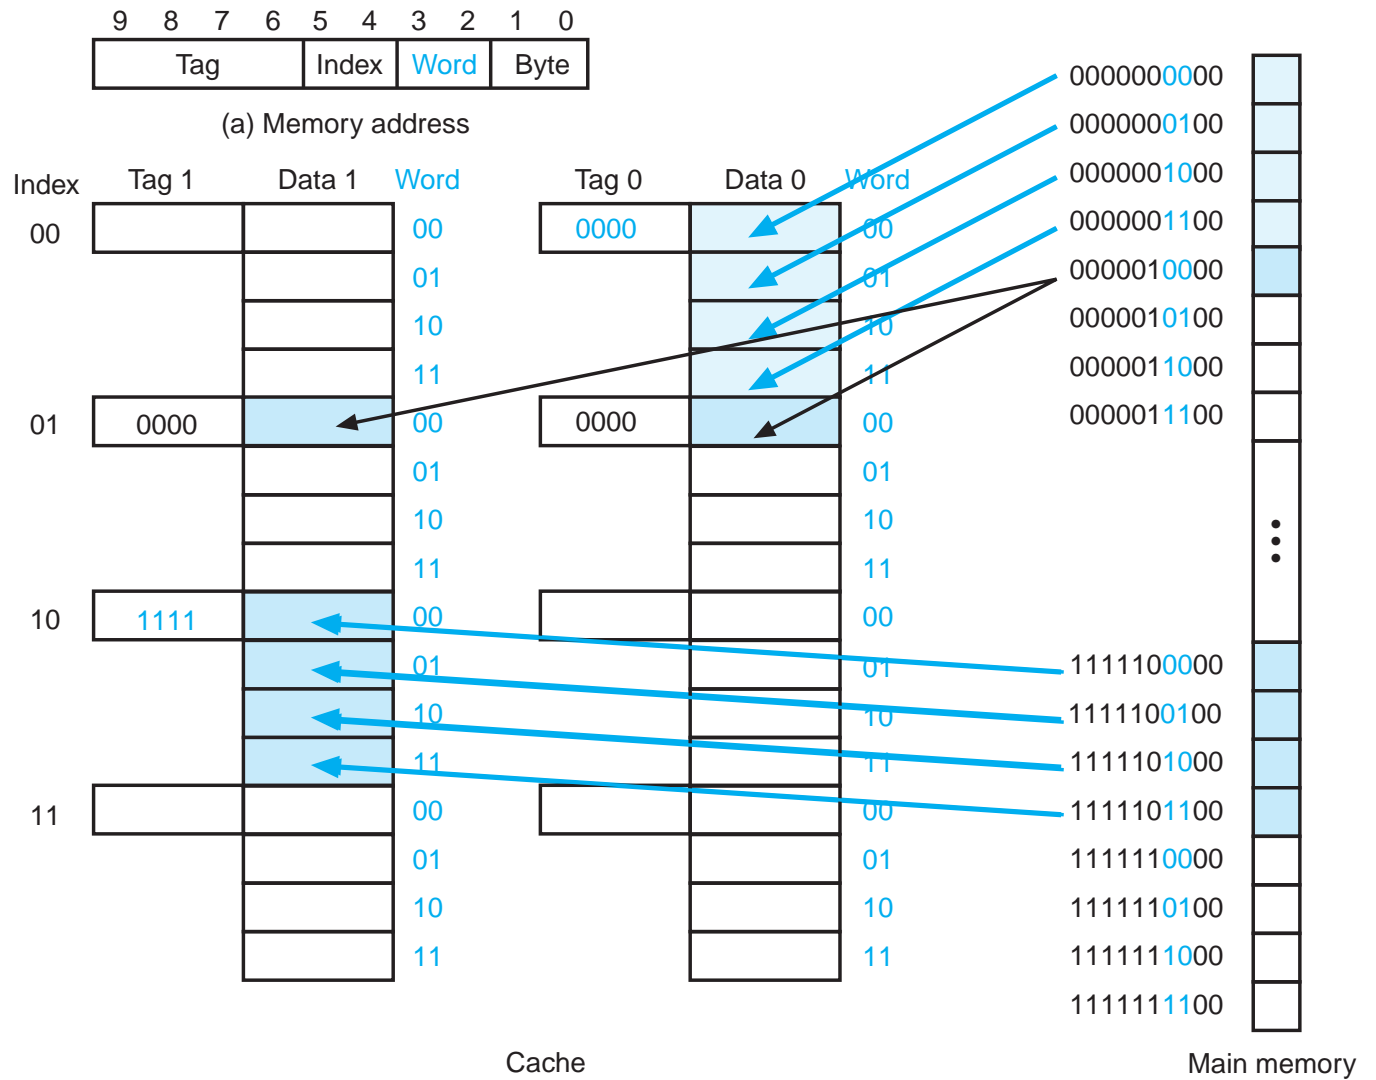

Associative Memory for 4-bit Tags

Two-way Set-associative Cache

Partial Hardware Block Diagram for Set-associative Cache

Detailed Block Diagram for 256K Cache

(a) Memory address

(b) Cache diagram

256K Cache: Read and Write Operations

Virtual and Physical Address Fields and Mapping

Example of Page Table Structure

Example of Translation Lookaside Buffer