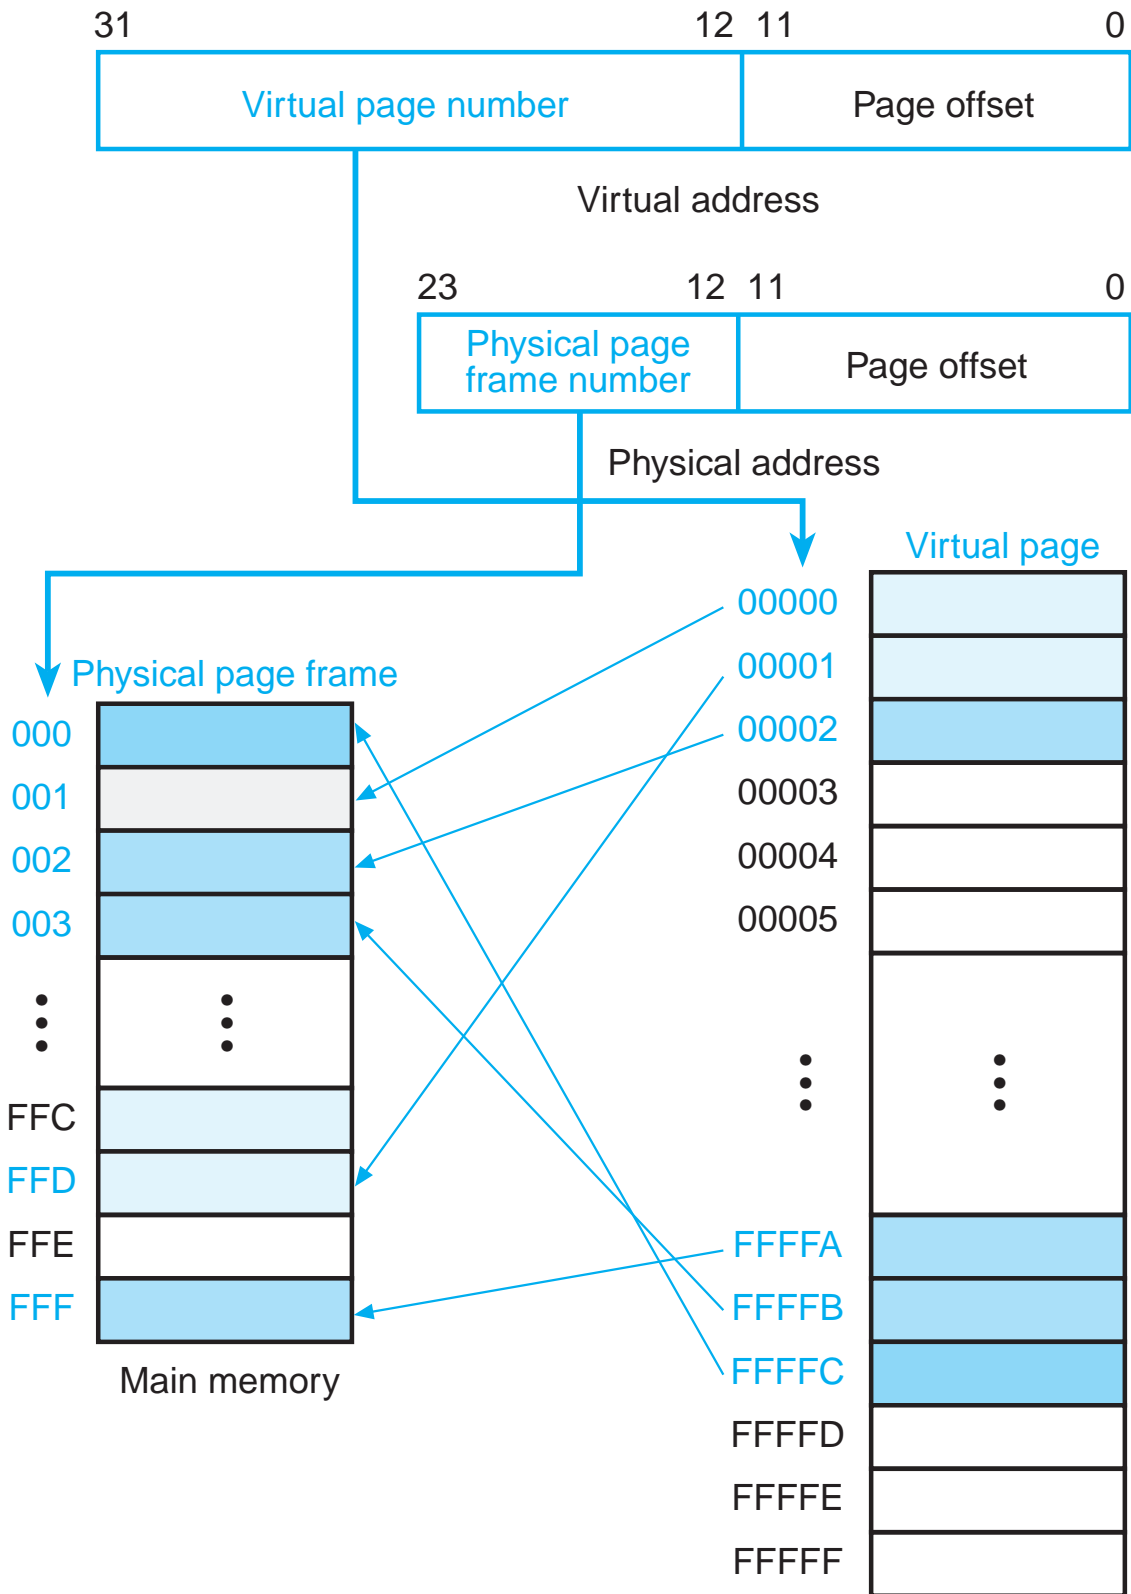

Associative Memory for 4-bit Tags

Two-way Set-associative Cache

Partial Hardware Block Diagram for Set-associative Cache

Detailed Block Diagram for 256K Cache

(a) Memory address

(b) Cache diagram

256K Cache: Read and Write Operations

Virtual and Physical Address Fields and Mapping

Example of Page Table Structure

Example of Translation Lookaside Buffer