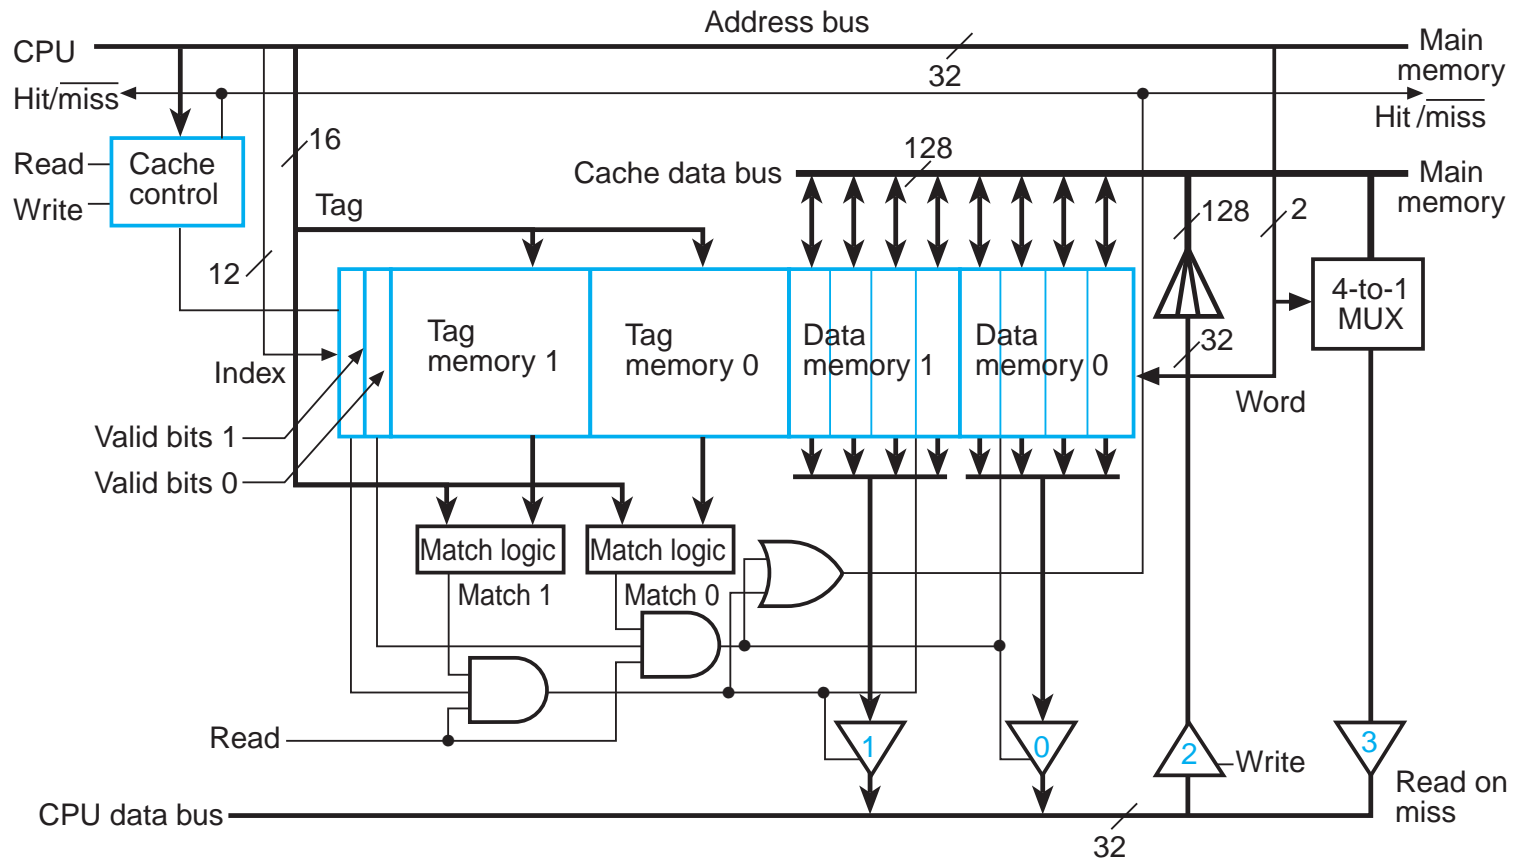

Associative Memory for 4-bit Tags

Two-way Set-associative Cache

Partial Hardware Block Diagram for Set-associative Cache

Detailed Block Diagram for 256K Cache

(a) Memory address

(b) Cache diagram

256K Cache: Read and Write Operations

Virtual and Physical Address Fields and Mapping

Example of Page Table Structure

Example of Translation Lookaside Buffer