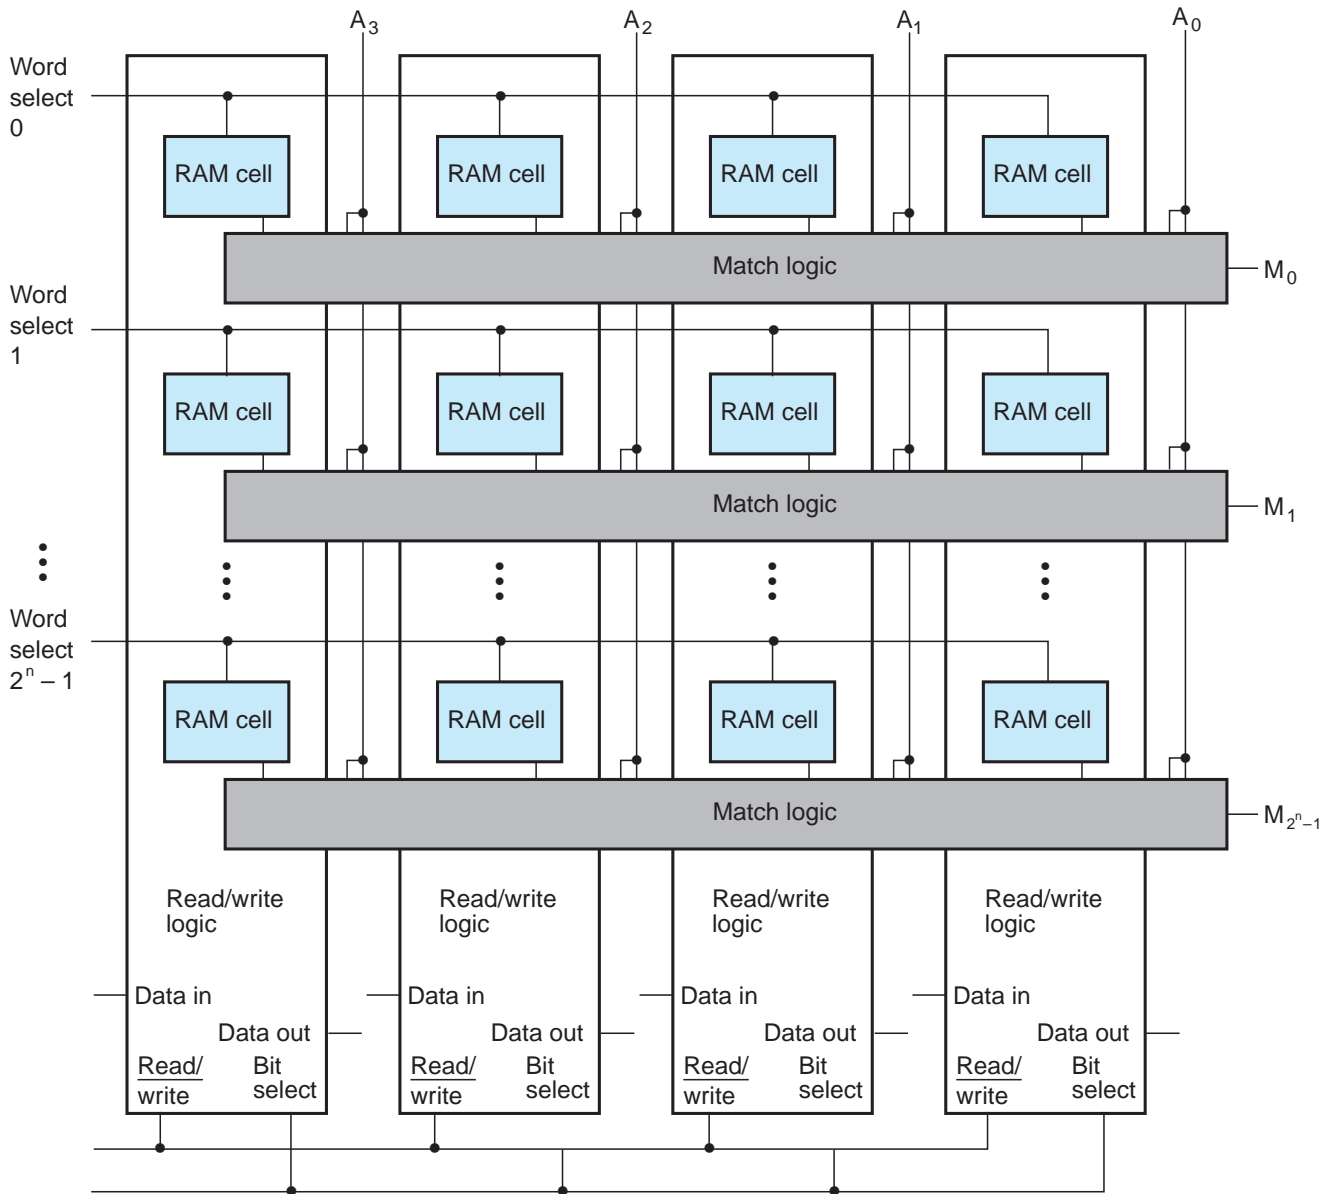

Associative Memory for 4-bit Tags

Two-way Set-associative Cache

Partial Hardware Block Diagram for Set-associative Cache

Detailed Block Diagram for 256K Cache

(a) Memory address

(b) Cache diagram

256K Cache: Read and Write Operations

Virtual and Physical Address Fields and Mapping

Example of Page Table Structure

Example of Translation Lookaside Buffer