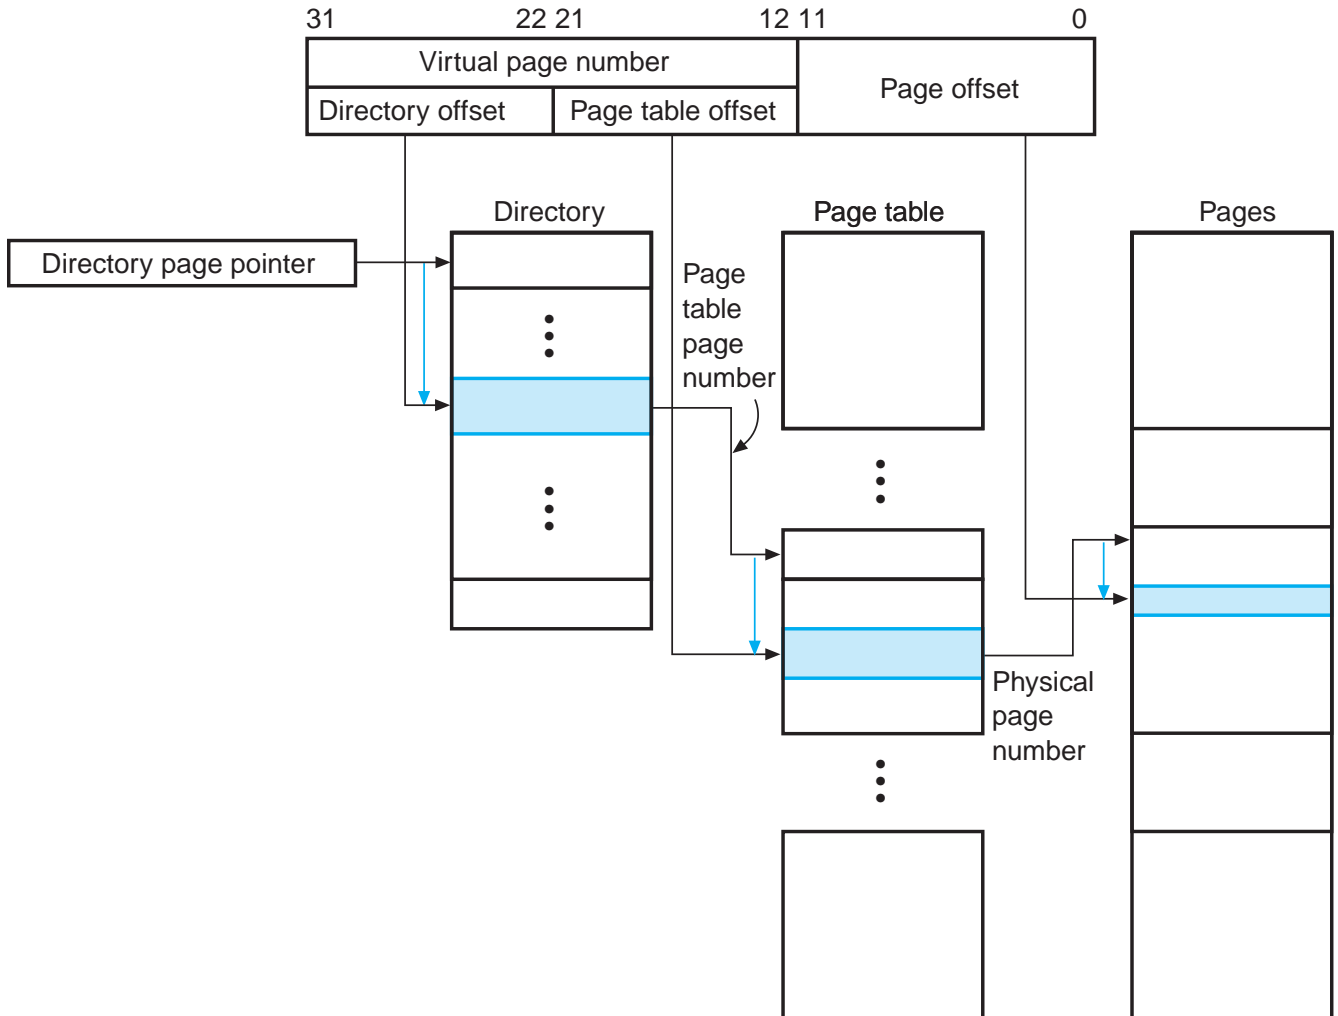

Associative Memory for 4-bit Tags

Two-way Set-associative Cache

Partial Hardware Block Diagram for Set-associative Cache

Detailed Block Diagram for 256K Cache

(a) Memory address

(b) Cache diagram

256K Cache: Read and Write Operations

Virtual and Physical Address Fields and Mapping

Example of Page Table Structure

Example of Translation Lookaside Buffer