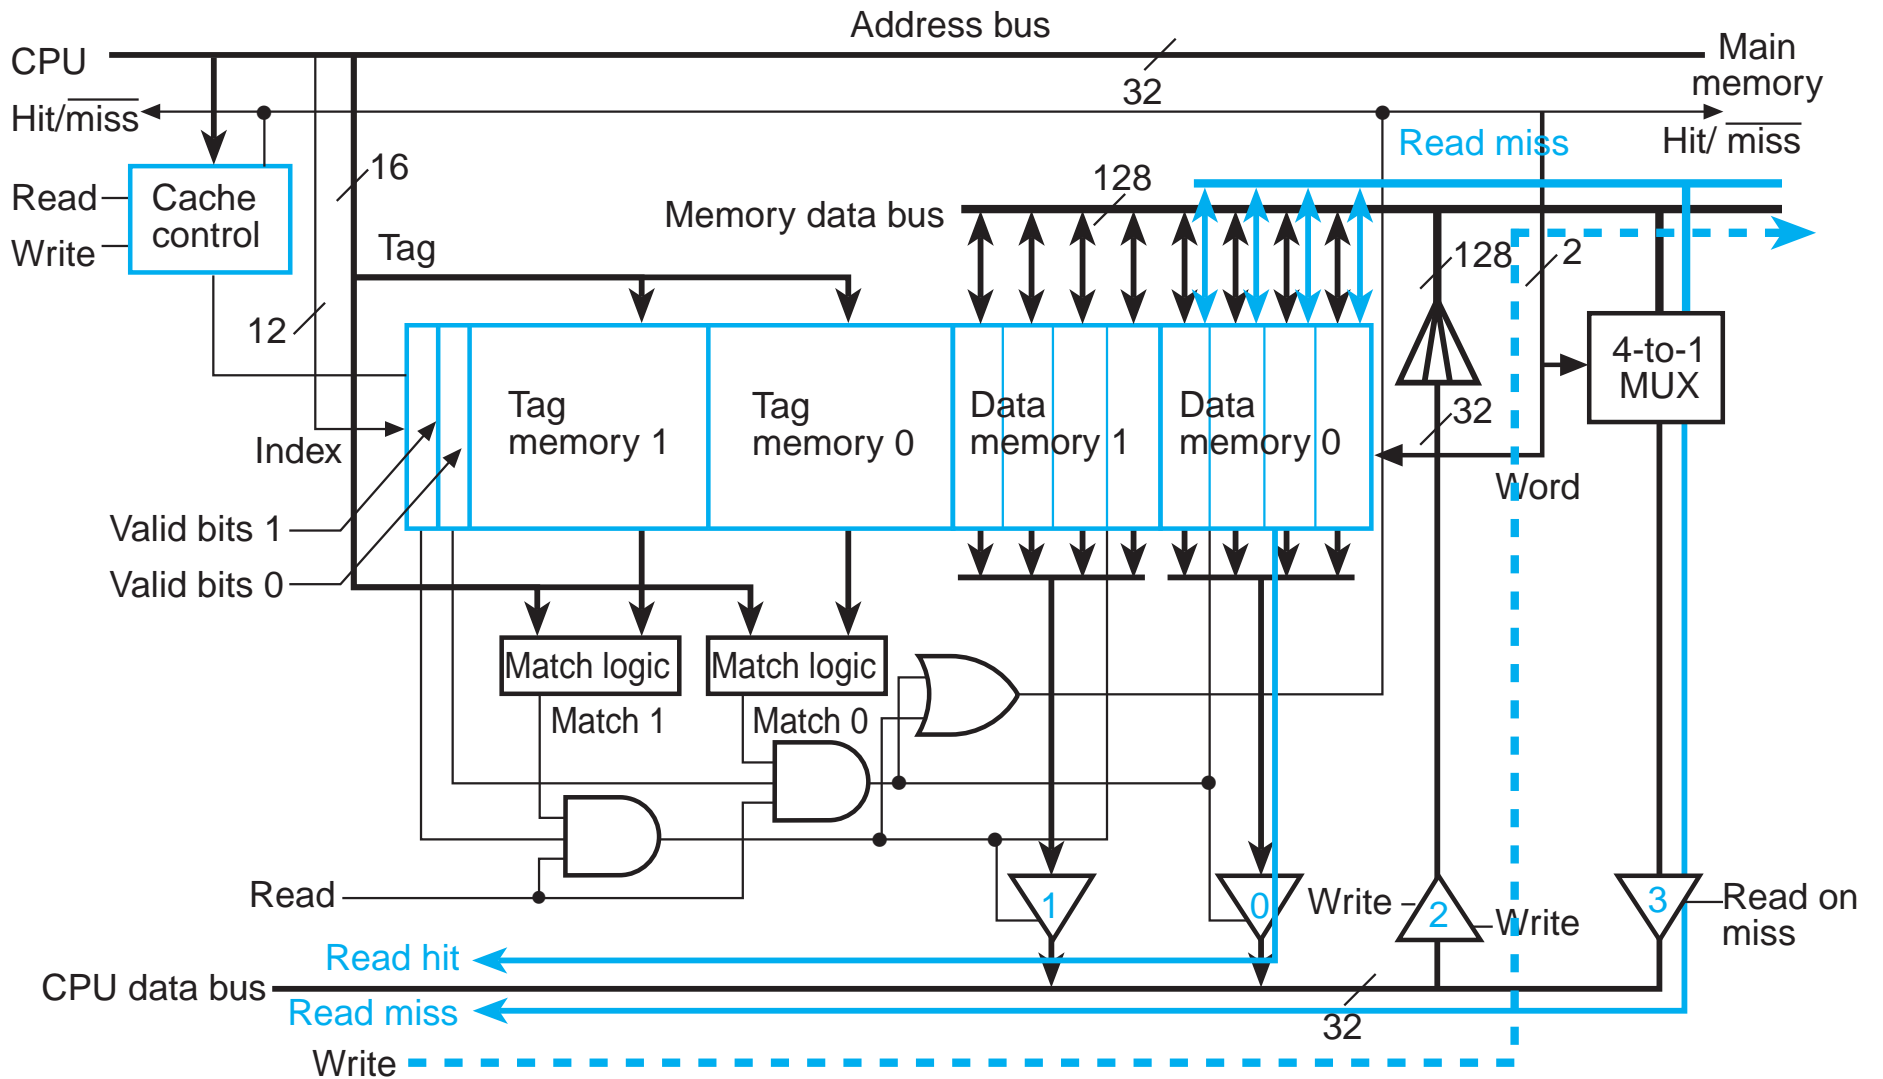

Associative Memory for 4-bit Tags

Two-way Set-associative Cache

Partial Hardware Block Diagram for Set-associative Cache

Detailed Block Diagram for 256K Cache

(a) Memory address

(b) Cache diagram

256K Cache: Read and Write Operations

Virtual and Physical Address Fields and Mapping

Example of Page Table Structure

Example of Translation Lookaside Buffer