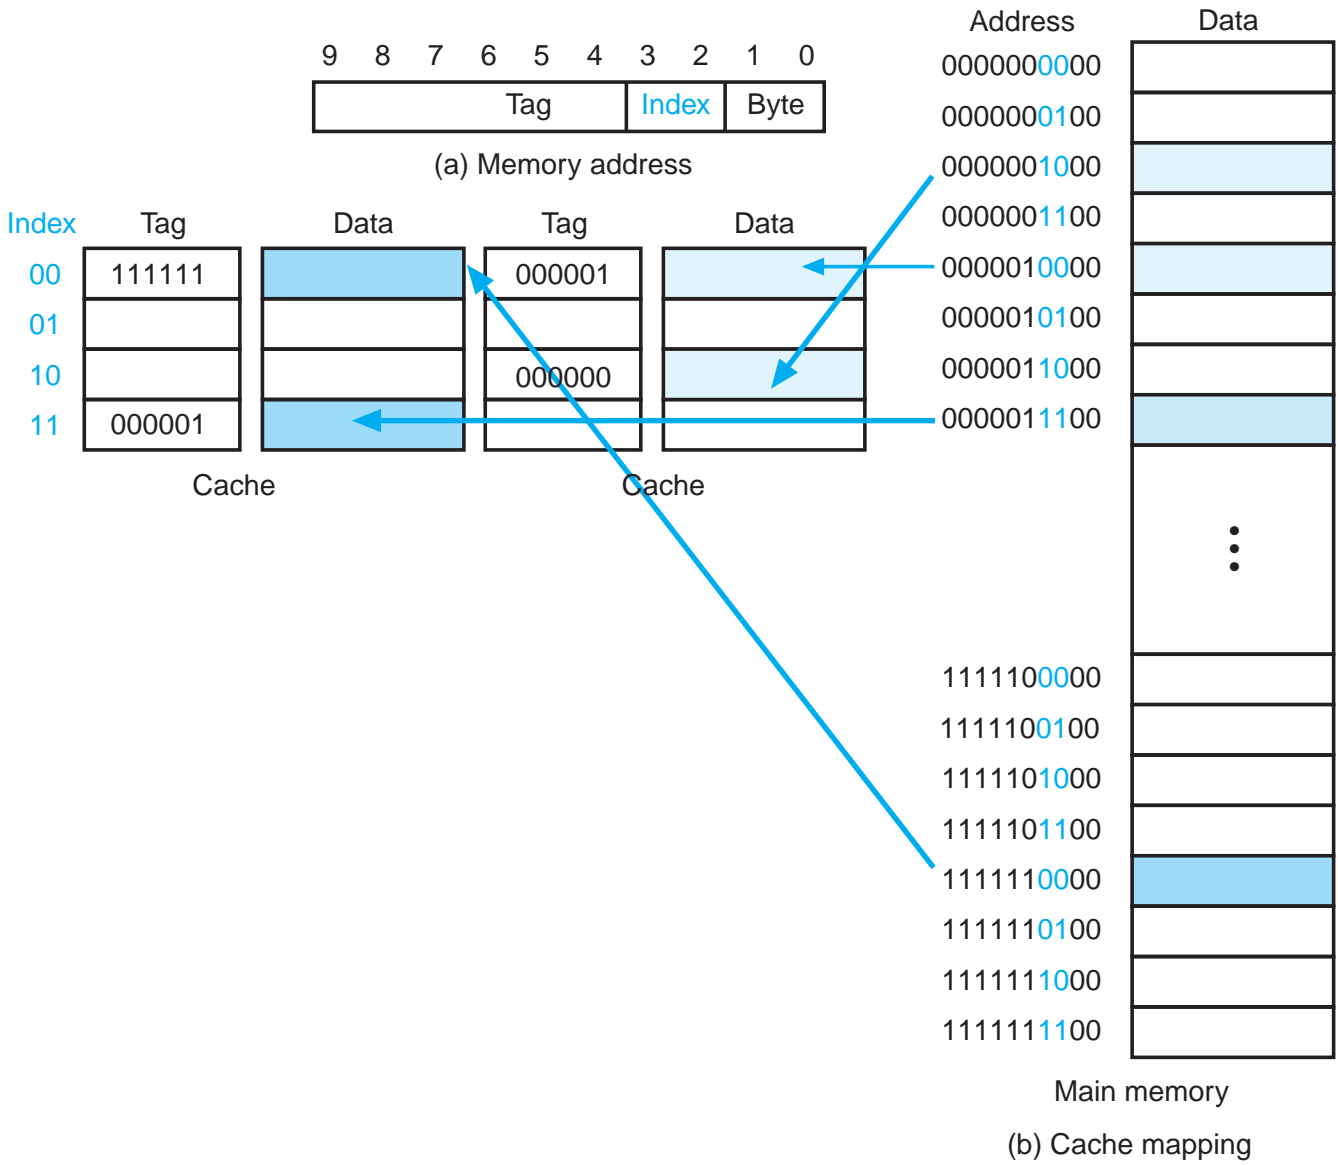

Associative Memory for 4-bit Tags

Two-way Set-associative Cache

Partial Hardware Block Diagram for Set-associative Cache

Detailed Block Diagram for 256K Cache

(a) Memory address

(b) Cache diagram

256K Cache: Read and Write Operations

Virtual and Physical Address Fields and Mapping

Example of Page Table Structure

Example of Translation Lookaside Buffer